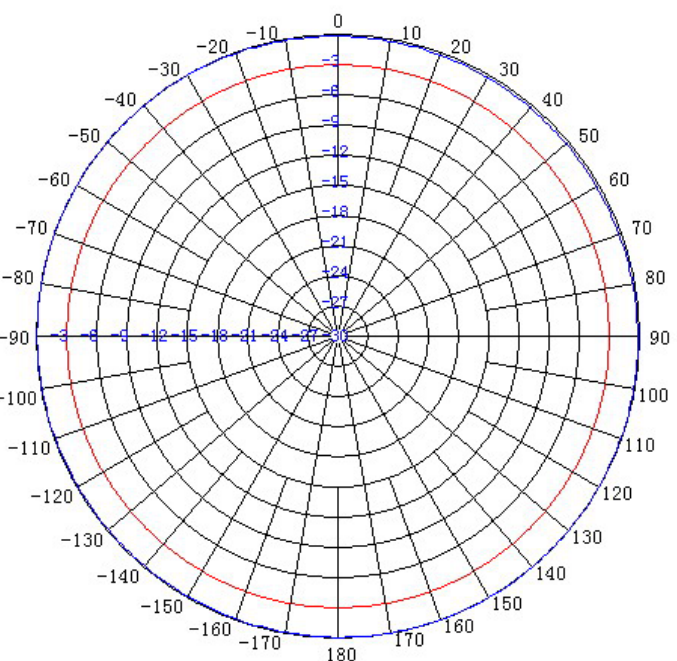

Horizontal

Every effort is made to insure the product specifications are complete and accurate. However, omissions, changes to product specifications and design changes may occur without notice.