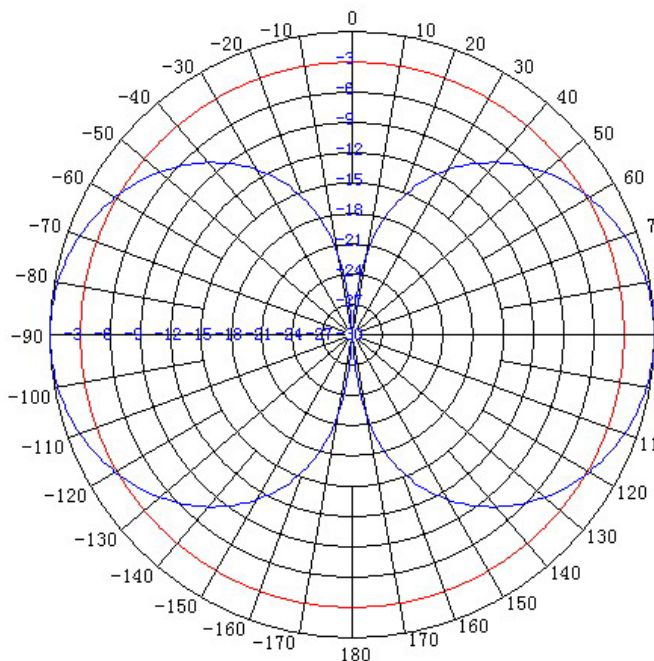

Antenna Factory, Inc.

www.antennafactory.com

Toll Free: 877-288-9112 Fax: 312-242-1728

HF-30A

Specifications:

Frequency Range	2-30 MHz
Bandwidth	Full Band
Gain	2.15 dBi
VSWR	≤ 2 (2-18 MHz) ≤ 3 (18-30 MHz)
Nominal Impedance	50 ohm
Polarization	Horizontal
Maximum Power	150 W
Length	25 m / 82.02 ft
Weight	2.5 kg / 5.51 lb
Rated Wind Velocity	216 km/h / 135 mph
Connector	UHF Female